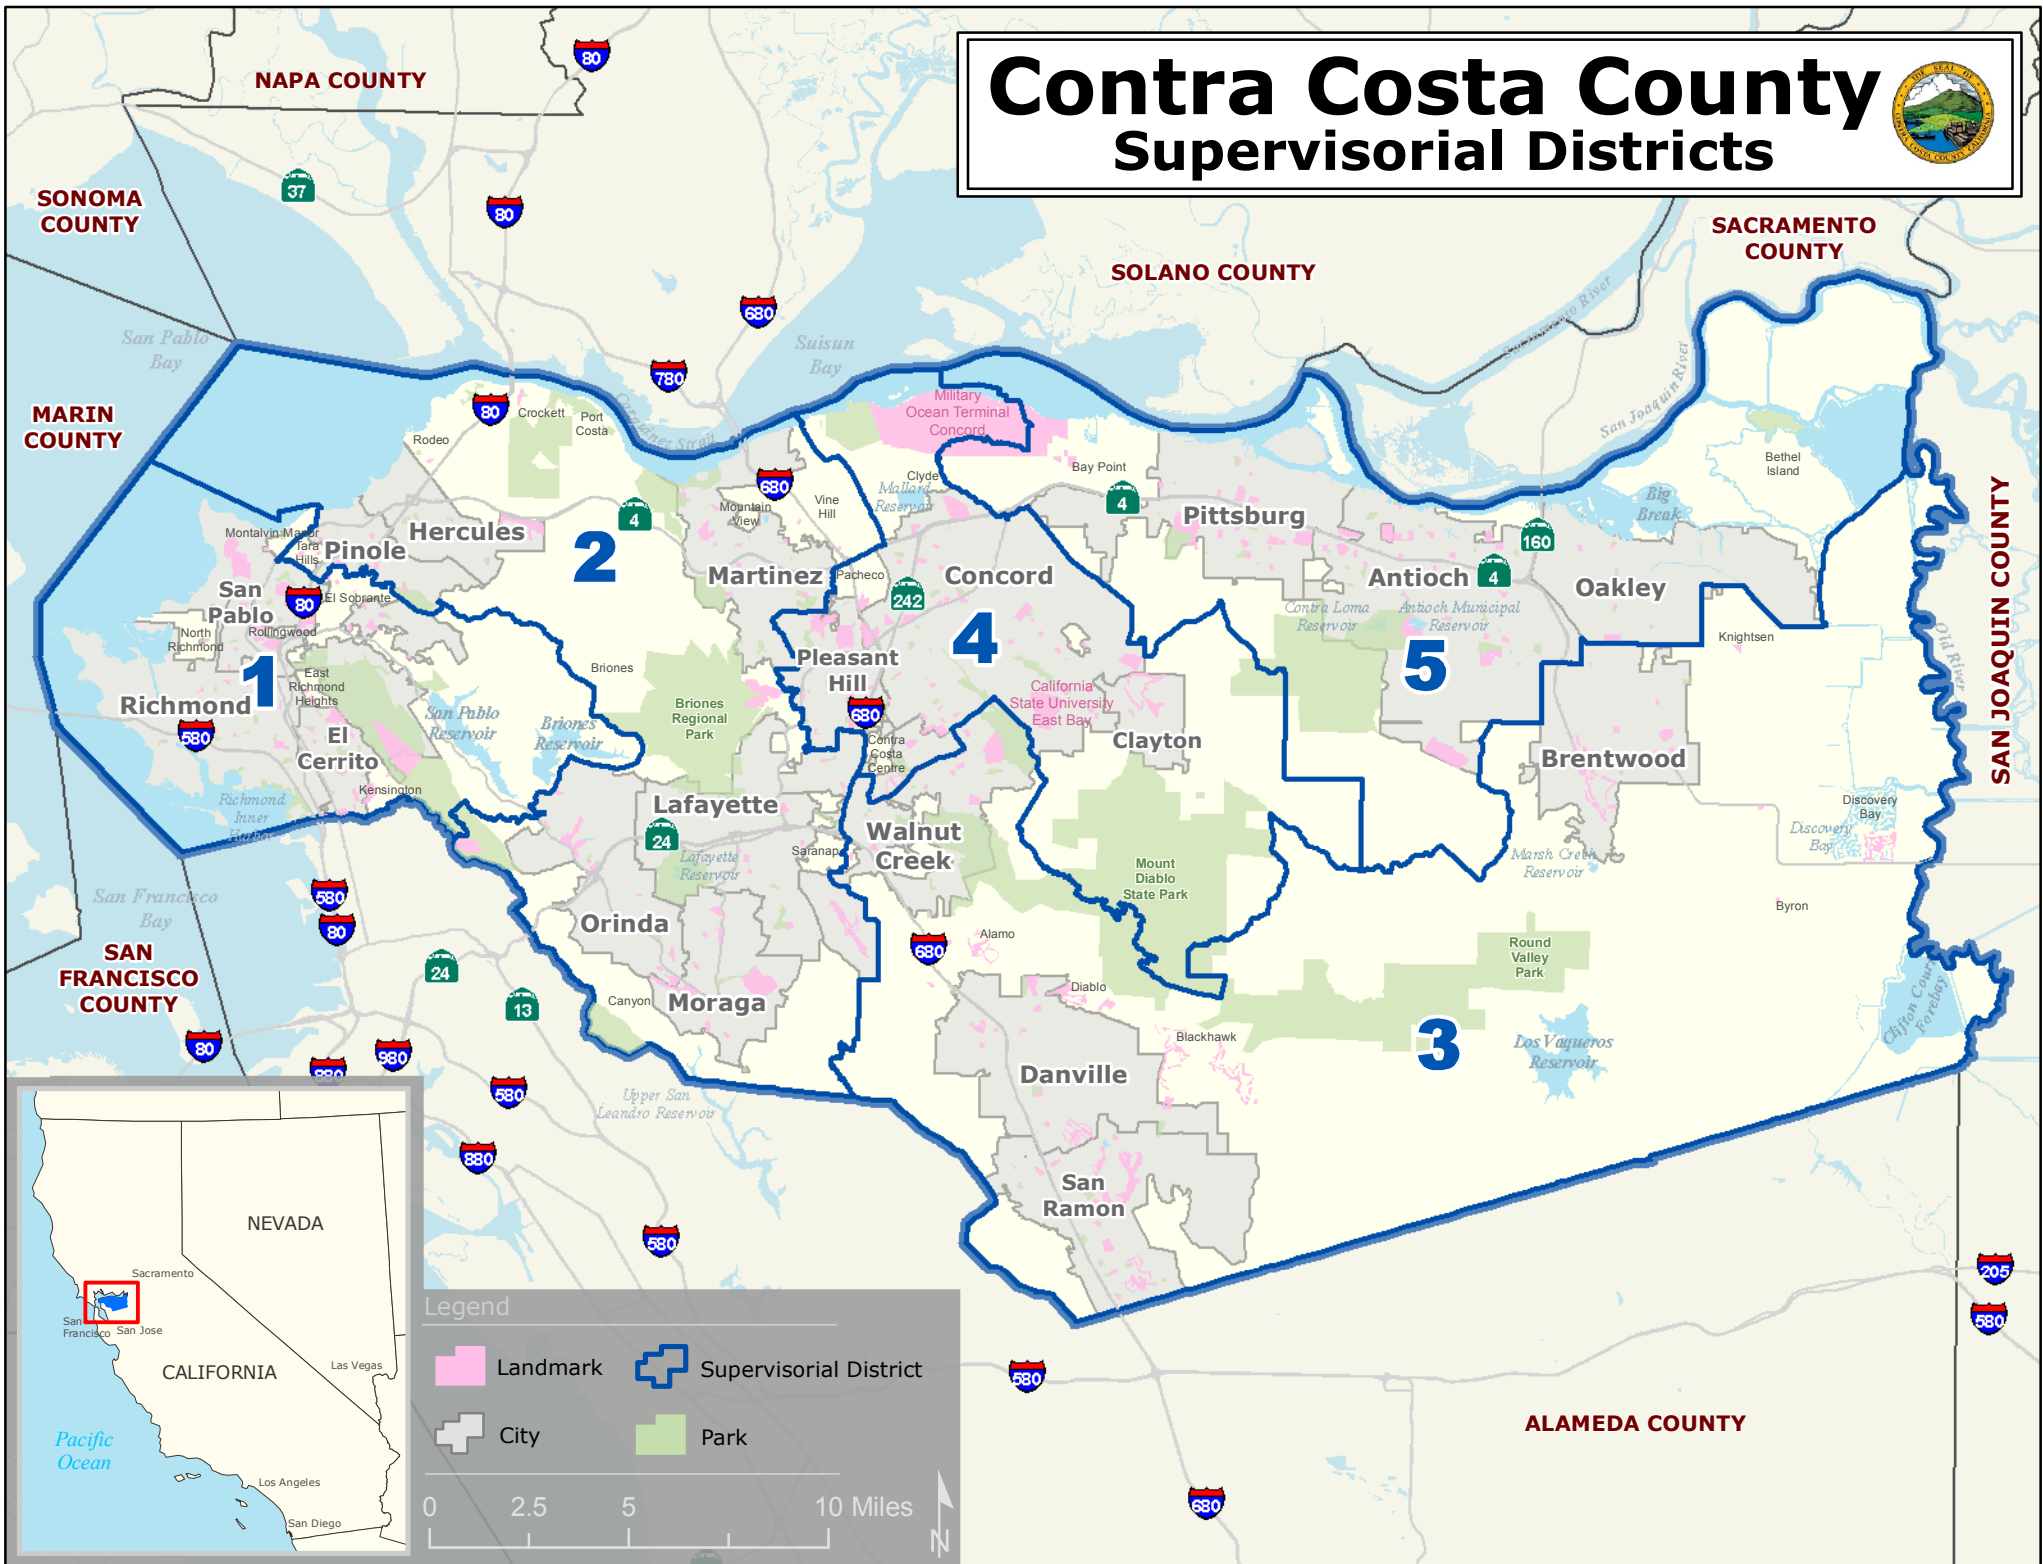

Contra Costa County Supervisory Districts

Legend

- Landmark (pink square)
- City (grey square)
- Park (green square)
- Supervisory District (blue outline)

0 2.5 5 10 Miles