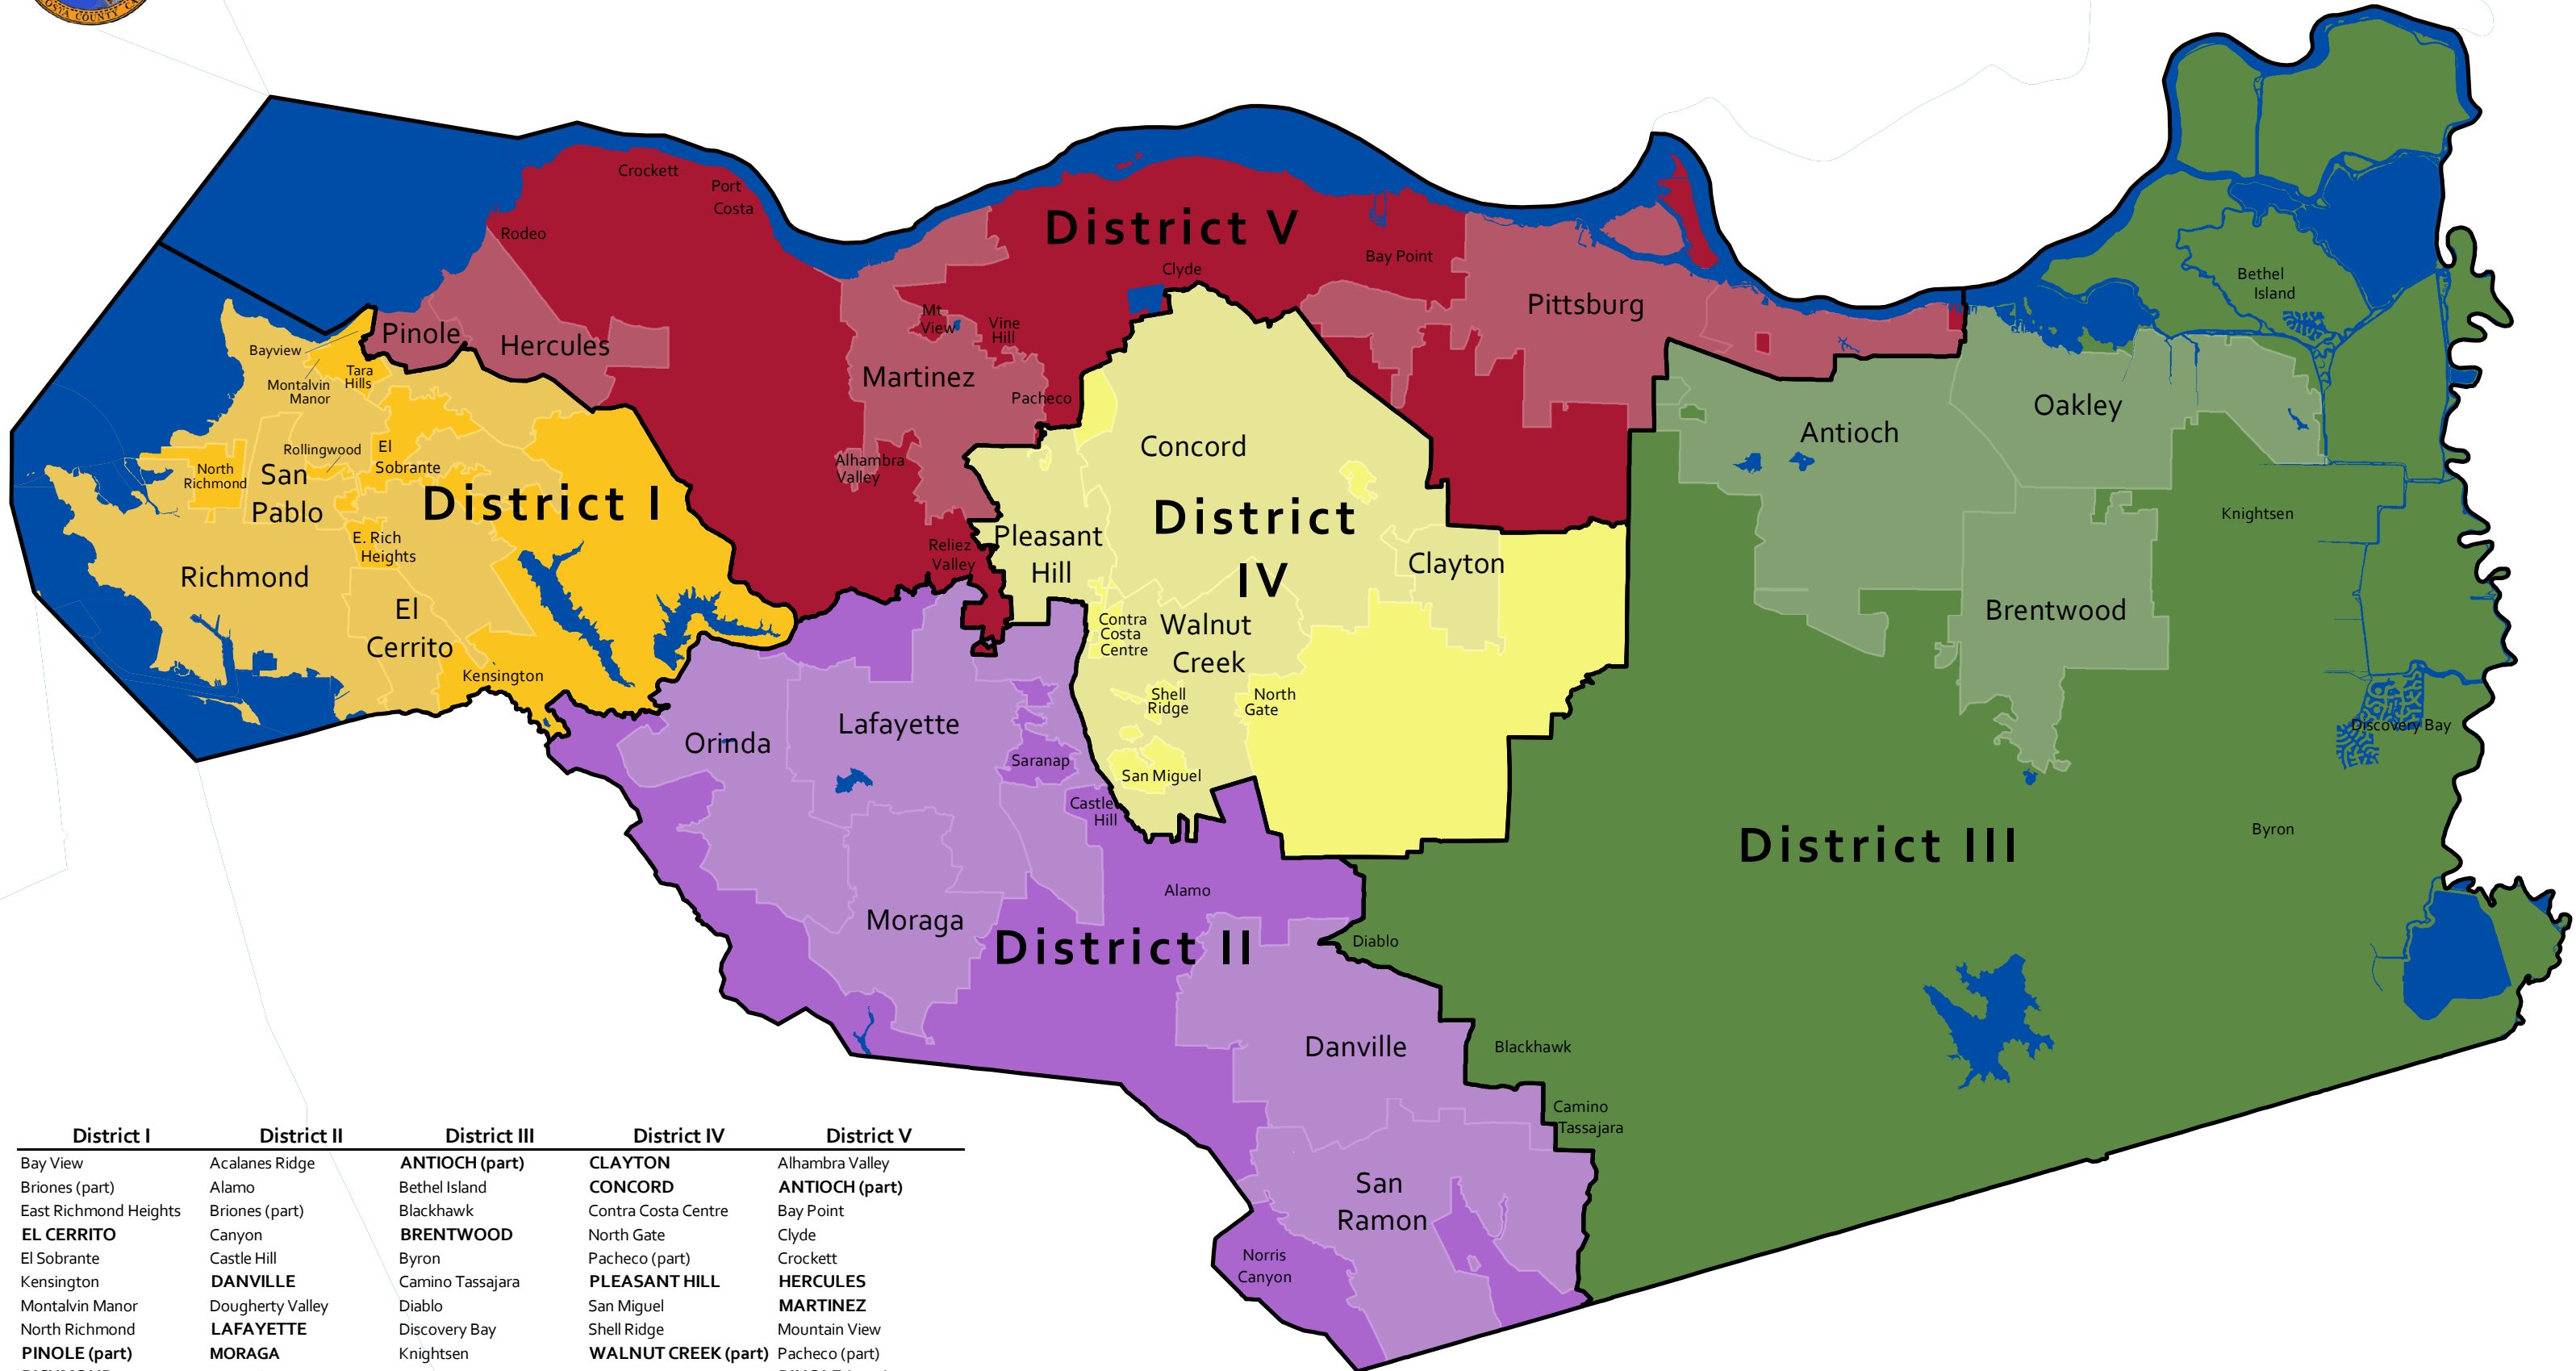

Contra Costa County Communities by Supervisorial District

District I	District II	District III	District IV	District V
Bay View	Acalanes Ridge	ANTIOCH (part)	CLAYTON	Alhambra Valley
Briones (part)	Alamo	Bethel Island	CONCORD	ANTIOCH (part)
East Richmond Heights	Briones (part)	Blackhawk	Contra Costa Centre	Bay Point
EL CERRITO	Canyon	BRENTWOOD	North Gate	Clyde
El Sobrante	Castle Hill	Byron	Pacheco (part)	Crockett
Kensington	DANVILLE	Camino Tassajara	PLEASANT HILL	HERCULES
Montalvin Manor	Dougherty Valley	Diablo	San Miguel	MARTINEZ
North Richmond	LAFAYETTE	Discovery Bay	Shell Ridge	Mountain View
PINOLE (part)	MORAGA	Knightsen	WALNUT CREEK (part)	Pacheco (part)
RICHMOND	Norris Canyon	Morgan Territory		PINOLE (part)
Rollingwood	ORINDA	OAKLEY		PITTSBURG
SAN PABLO	SAN RAMON			Port Costa
Tara Hills	Saranap			Reliez Valley
	WALNUT CREEK (part)			Vine Hill