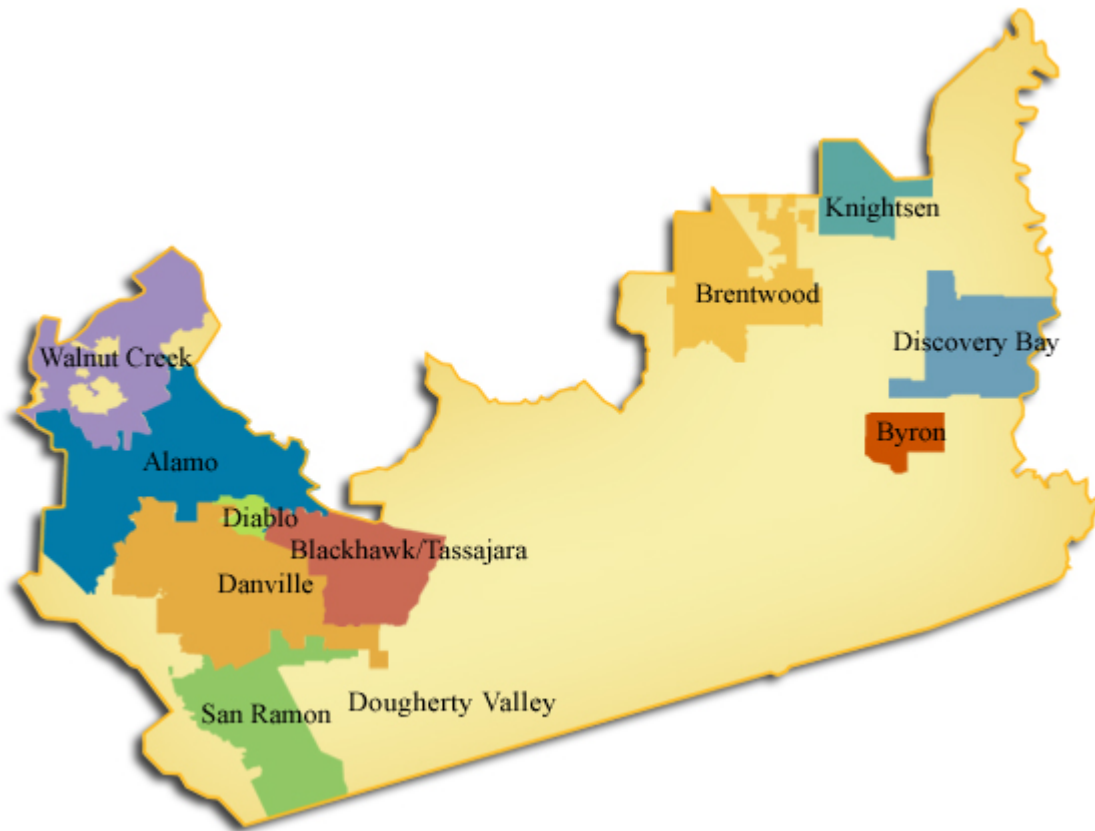

District III Map

District III Population as of 2001

San Ramon - 46, 250

Danville – 43,000

Blackhawk / Tassajara – 10,048

Diablo – 988

Alamo – 15,626

Walnut Creek – 64,196

Brentwood – 43,794

Byron – 916

Knightsen – 861

Discovery Bay – 8,981