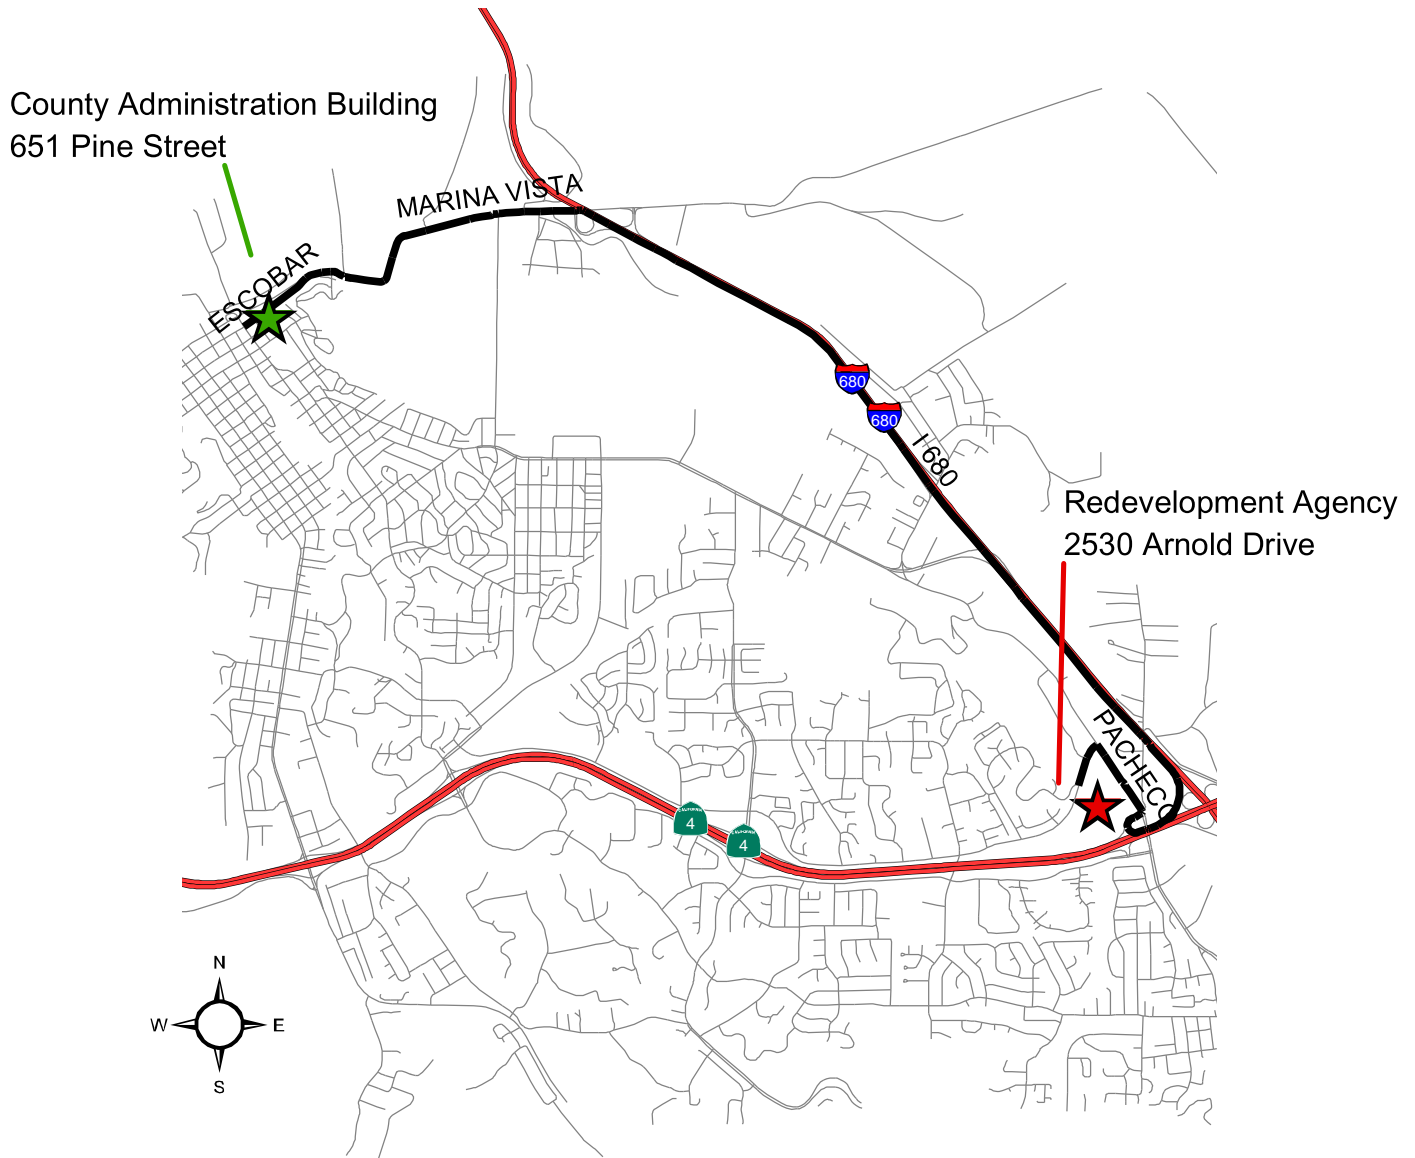

Directions to Redevelopment Agency

From 651 Pine Street:
Go east on Escobar (right-hand turn)
Escobar will merge onto Marina Vista
Stay on Marina Vista through the refineries
Take I-680 South and go about 3 miles
Merge on to HWY 4 towards Richmond
Stay in the right lane and take the first exit
towards Pacheco Blvd. (it comes up quickly)
Make a left at the light onto Pacheco Blvd.
Turn Left on Arnold Drive and go up the hill
The Redevelopment Agency is at the top off
the hill on the left (Summit Center Building).