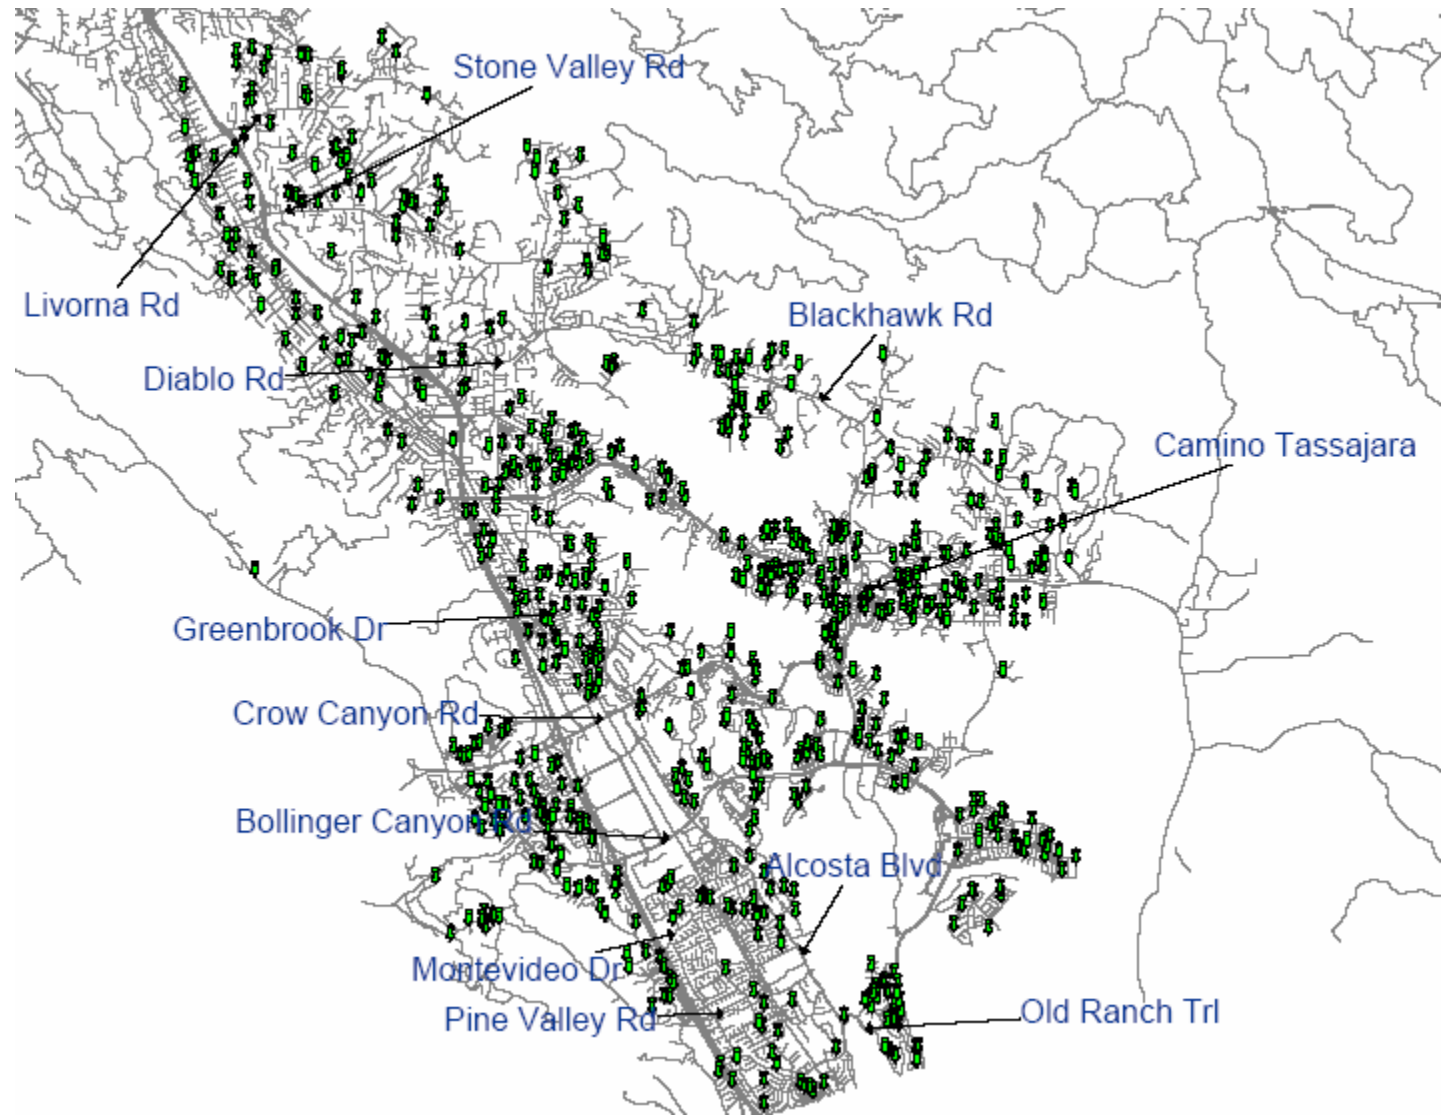

# Market Density: Valley Overview

## Legend

-  Location of those willing to ride and walk

# Market Density: San Ramon

## Legend

 Location of those willing to ride and walk

 LOS "E" or "F"

 LOS "D"

 LOS "C"