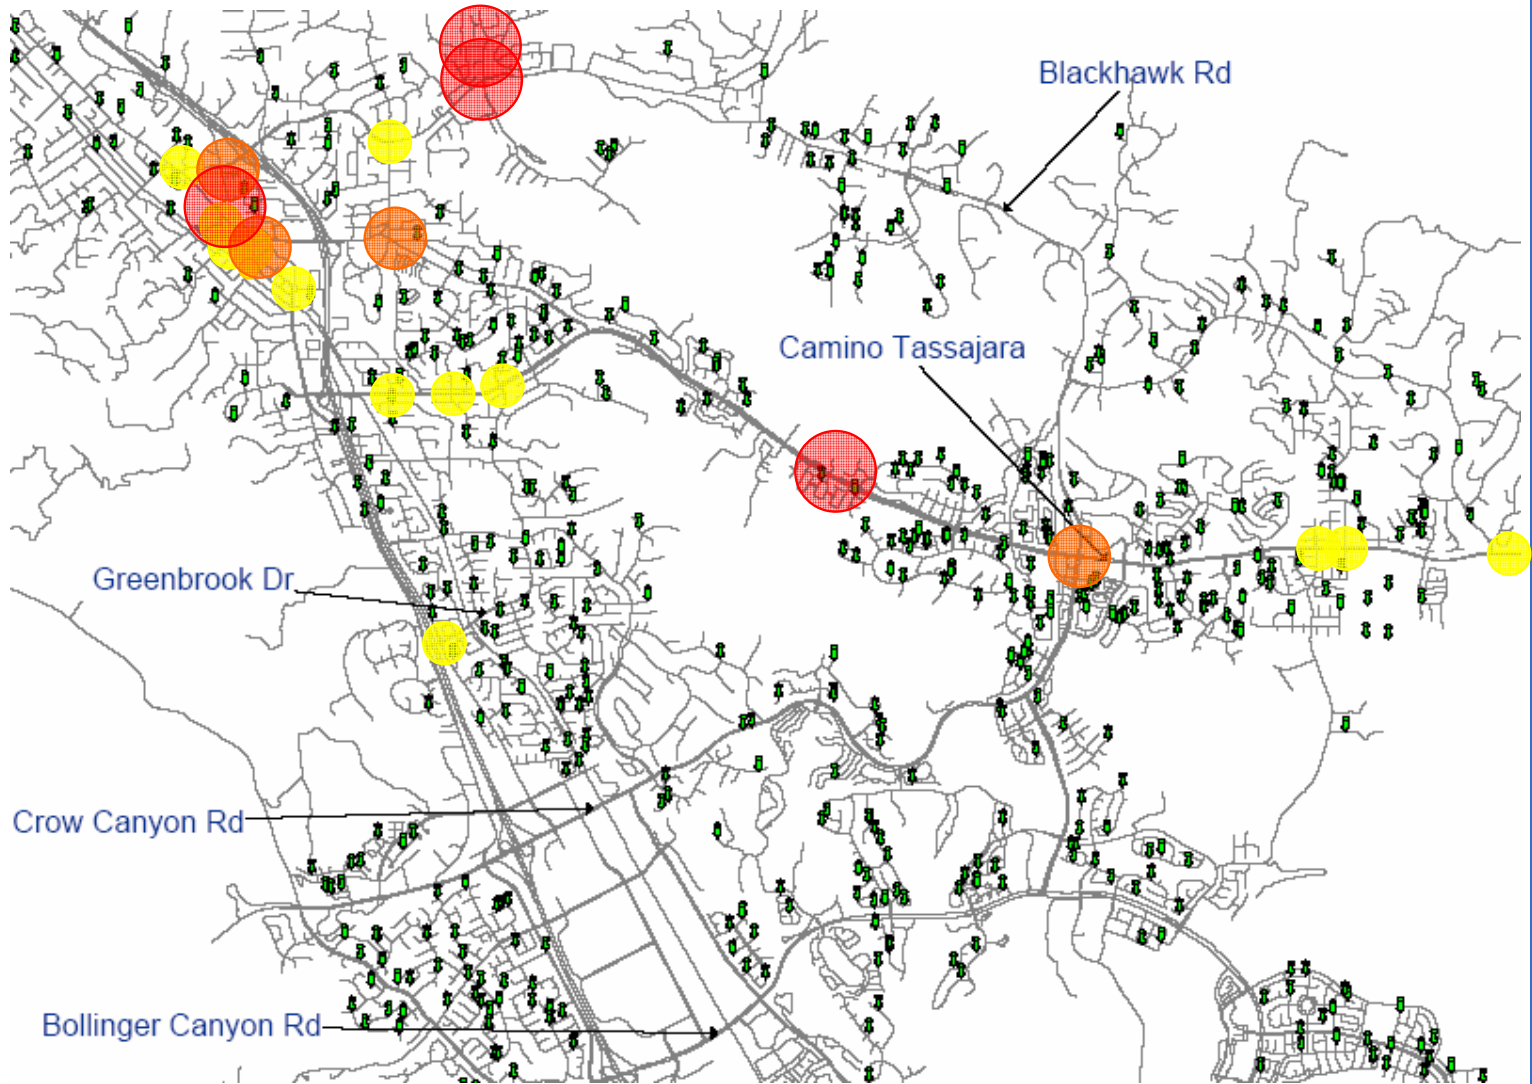

## Legend

-  Location of those willing to ride and walk

# Market Density: San Ramon

# Market Density: Danville/Blkhwk

## Legend

 Location of those willing to ride and walk

 LOS "E" or "F"

 LOS "D"

 LOS "C"