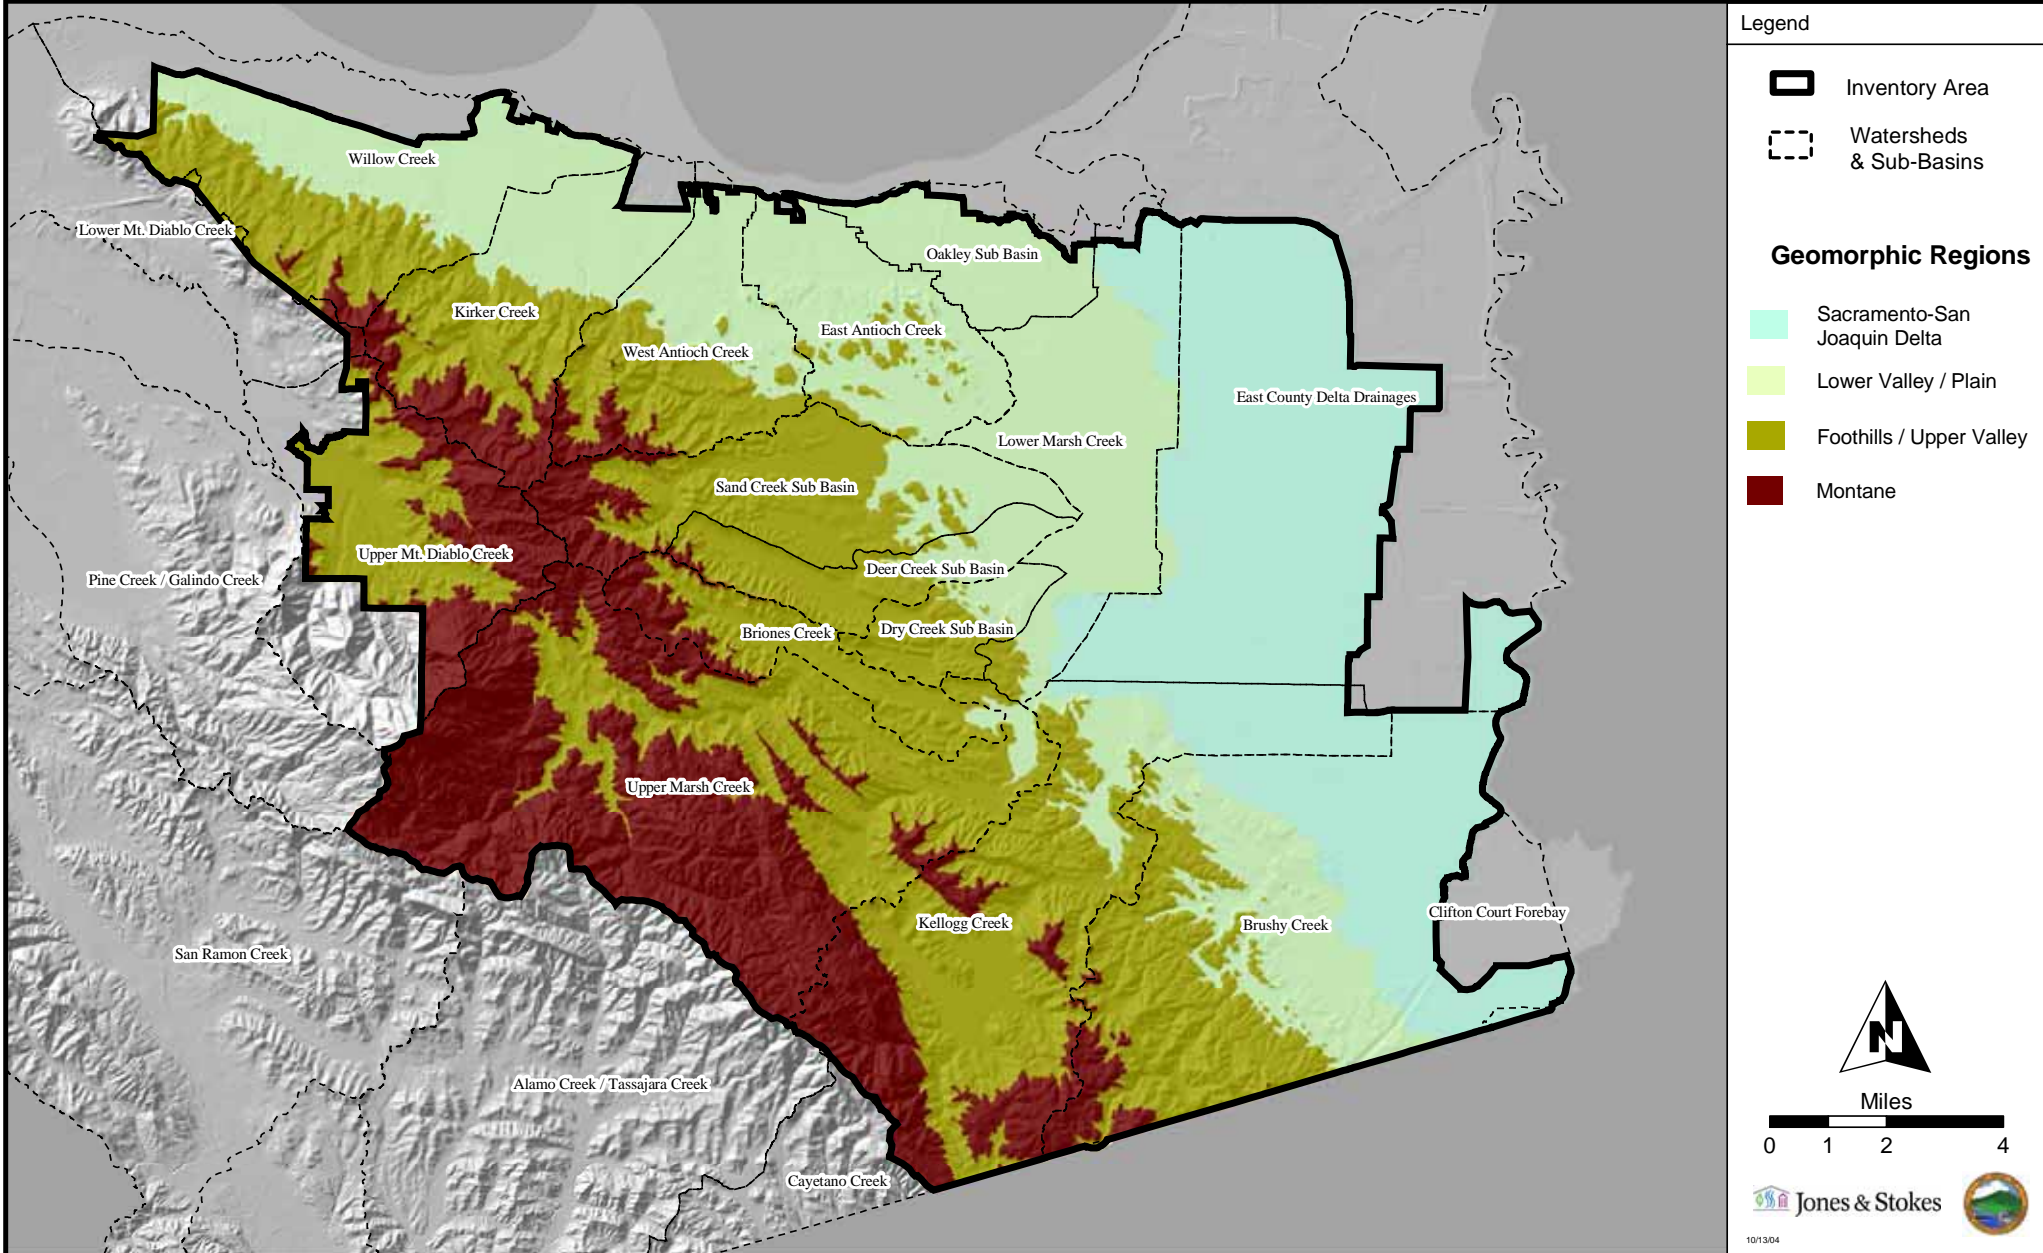

Figure 3-5 Geomorphic Regions

Legend

- Inventory Area
- Watersheds & Sub-Basins

Geomorphic Regions

- Sacramento-San Joaquin Delta
- Lower Valley / Plain
- Foothills / Upper Valley
- Montane

Miles

0 1 2 4